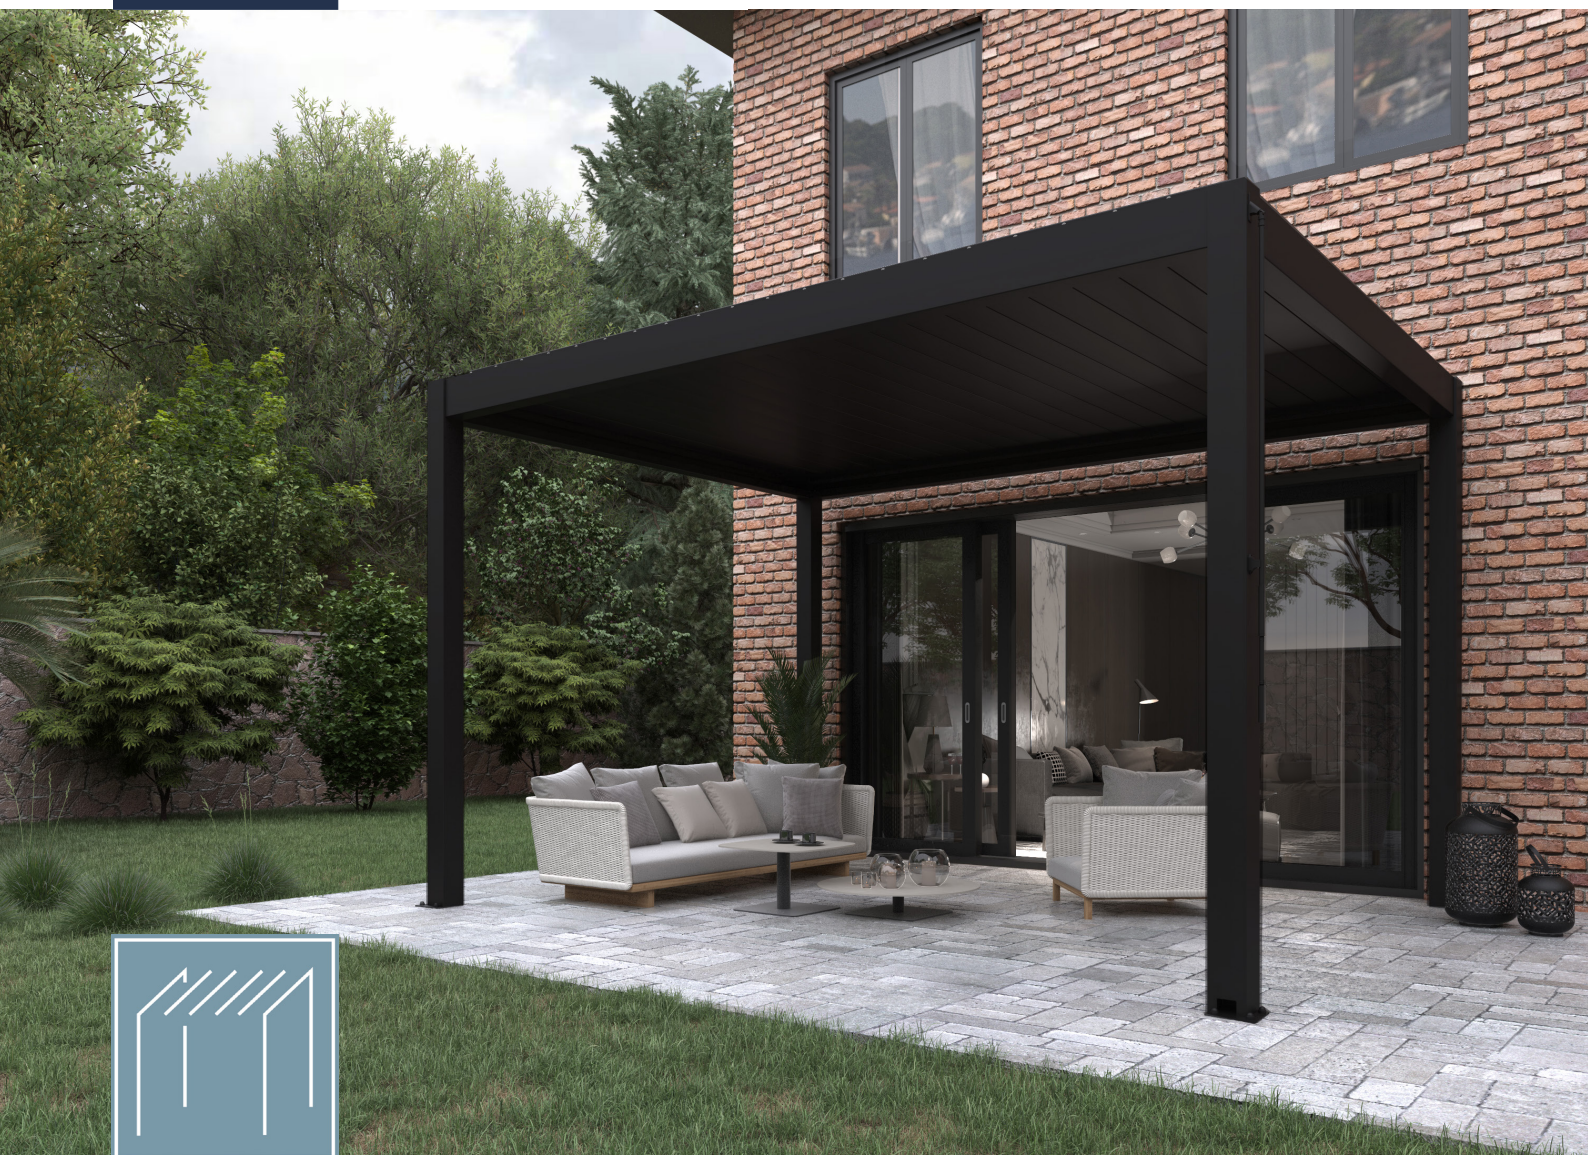

## Manual Pinela; Aluminium Louvered Roof Powerful design and simplicity

Nothing is as unpredictable as the weather. With the Manual Pinela, you can enjoy your patio and outdoor area carefree whatever the weather. Thanks to a perfect combination of beautiful design and simplicity, the Manual Pinela offers all the comfort and flexibility you need. The simple manual operation makes it easy to adjust the panels of this louvered roof. This allows you to create a perfect combination of wind circulation, sunlight and weather protection.

## Maximum enjoyment of your outdoor living with the Manual Pinela

The Manual Pinela offers easy installation, slim profiles and a solid structure, allowing you to enjoy a comfortable outdoor area without any worries. Open the panels manually for the ideal combination of sun and air circulation. When the panels are closed, you are protected from UV rays, rain and other types of weather. In addition, you can retain warmth inside. With the Manual Pinela, you can enjoy outdoor life throughout every season.

With the Manual Pinela you can extend your outdoor possibilities. By adding Fiano glass sliding doors or aluminium Grillo walls, to close off one or more sides from the rain and wind, you can enjoy your outdoor space all year round.

### DETAILS

Colours	RAL9005 / RAL9010
Available sizes	3x3x2,5m / 3x4x2,5m
Panels	The panels can be manually adjusted to an angle of 120°
Application	Freestanding